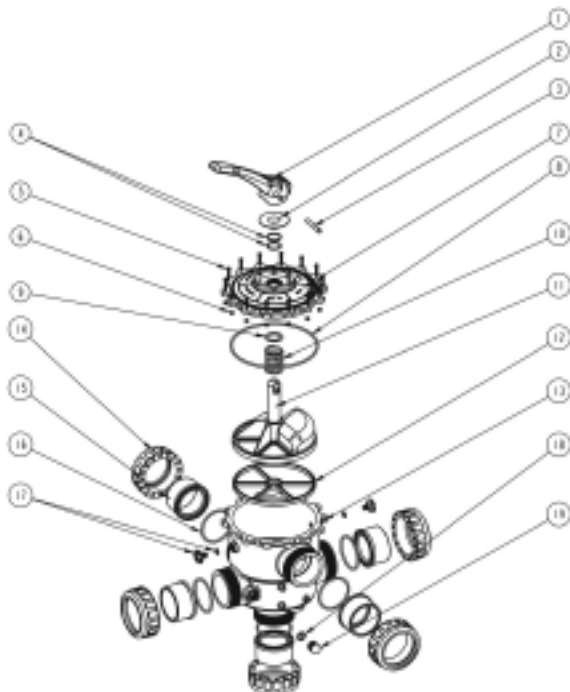

MULTIPOINT VALVES

- 80mm Waterco Valve SM (2290820) and TM (228800)

Part Number	Product Description	Diagram Number
80mm Valve Side Mount		
621100	Handle	1
621193	Sleeve	2
6211020	Handle Pin	3
621202	Axle O Ring (2 required)	4
621372	Bolt M6x32mm S/S 304	5
621351	Nut M6	6
6211310	Lid Printed	7
621142	Lid O Ring - G245	8
6211060	Washer	9
621192	Spring 80mm	10
6212430	Rotor	11
621272	Spider Gasket	12
621293	Body	13
6340803	Half Union with O Ring 80mm	14-16
6302550	Half Union O Ring	16
620221	Air Release Valve with O Ring	17
621341	Sight Glass Gasket	18
621381	Sight Glass	19
80mm Valve Top Mount		
621100	Handle	1
6211020	Handle Pin	2
6211310	Lid Printed	3
6212430	Rotor	4
621272	Spider Gasket	5
6211060	Washer	6
621192	Spring 80mm	7
621202	Axle O Ring (2 required)	8
621193	Sleeve	10
621142	Lid O Ring	11
620221	Air Release Valve with O Ring	12
621341	Sight Glass Gasket	13
621381	Sight Glass	14
6340803	Half Union with O Ring	15
621371	Bolt M6x30	16
621351	Lid Nut M6	17
621194	Centre Stem (Diffuser) O Ring - P90	19
6211031	O'RING 406.5 X 12.0 MM	20
6211030	Neck Ring O Ring	20
621292	TM Body	
621180	80mm Top Assy Kit	
621013	Diffuser MPV 80mm	

80mm Waterco Valve Side Mount

80mm Waterco Valve Top Mount