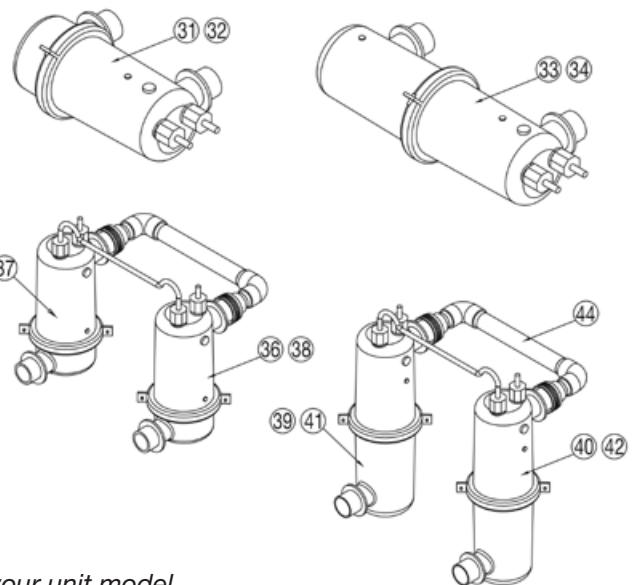

Canister Assembly
(all models)