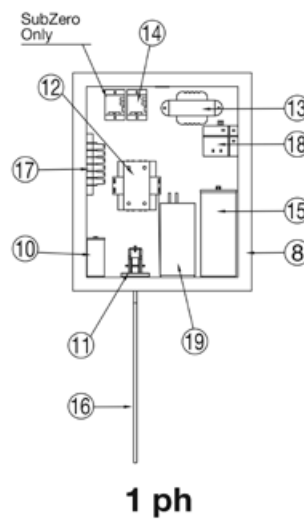

Electrical Box
(all models)