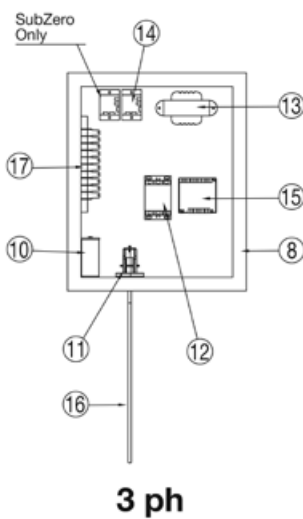

Electrical Box
(all models)