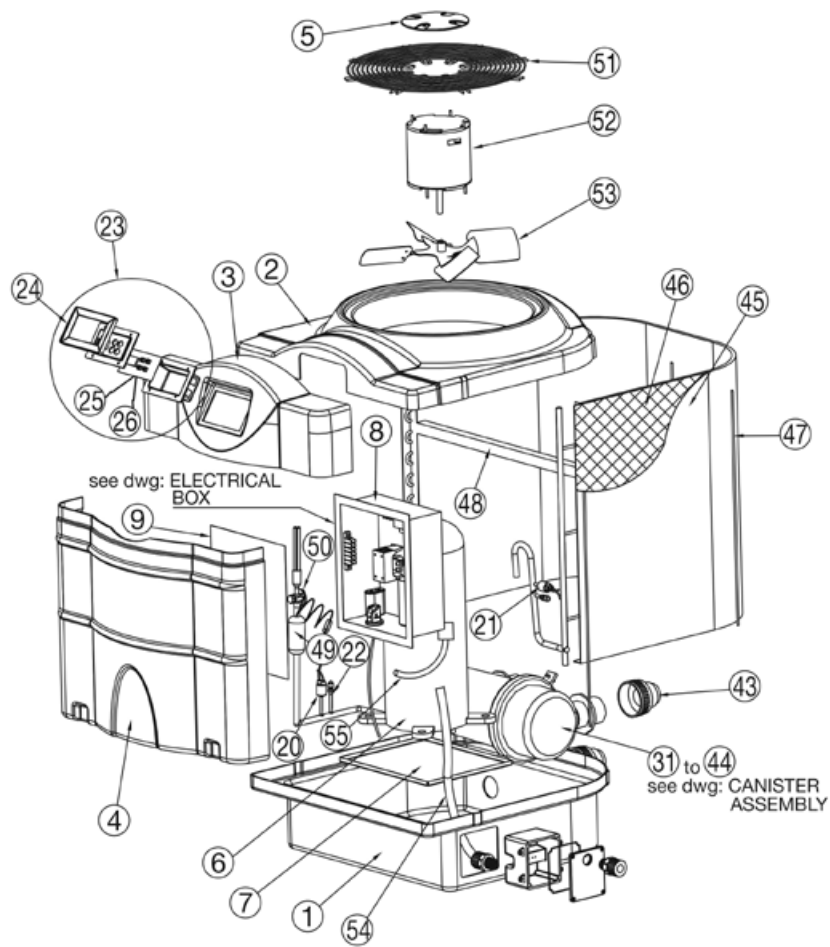

Electroheat Plus MkII & MkIII