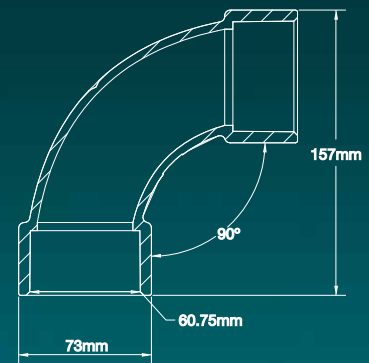

# WATERCO 50mm PVC SWEEP ELBOW

Waterco's 50mm PVC Sweep Elbow is specifically designed to provide a long radius for superior water flow. This is the perfect solution to improving a pool's hydraulic efficiency, particularly when using energy efficient pumps.

## Head Loss

## Dimension

Material: High strength PVC.  
Maximum Operating Temperature: 60°

**Warranty :** The Waterco 50mm PVC Sweep Elbow is covered by a 1 year warranty for domestic and commercial installations.