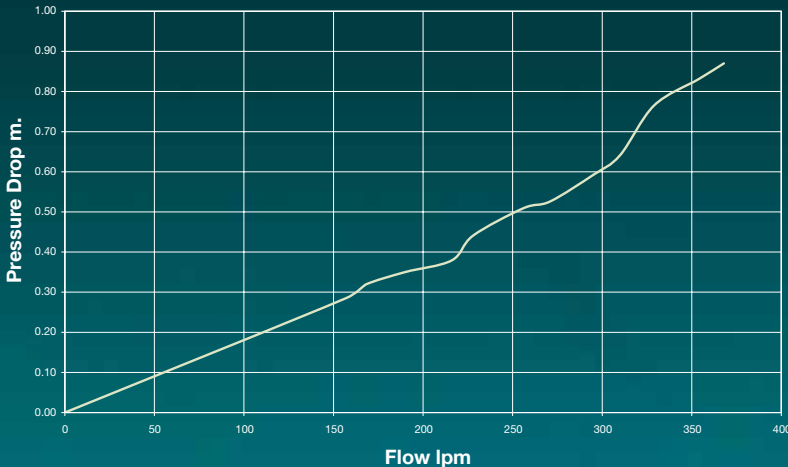

# WATERCO 50mm PVC SWEEP ELBOW

Waterco's 50mm PVC Sweep Elbow is specifically designed to provide a long radius for superior water flow. This is the perfect solution to improving a pool's hydraulic efficiency, particularly when using energy efficient pumps.

## Head Loss

## Dimension

Material: High strength PVC.  
Maximum Operating Temperature: 60°

**Warranty :** The Waterco 50mm PVC Sweep Elbow is covered by a 1 year warranty for domestic and commercial installations.